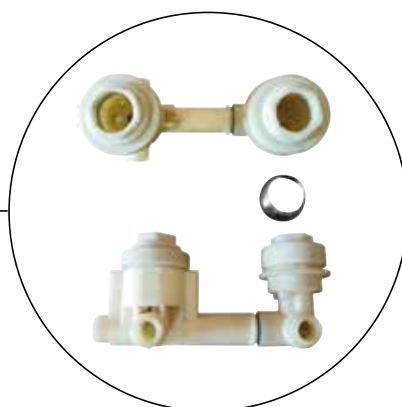

Ø35

cod. 00P515Q0100

corpo per cucina bocca girevole - Ø35

body for kitchen swivel spout mixer

cod. 00P299Q0103

corpo per cucina bocca girevole - Ø40

body for kitchen swivel spout mixer

cod. 00P635Q0103

corpo per cucina estraiabile - Ø35

body for pullout kitchen mixer

cod. 00P540E1000

corpo incasso doccia deviatrice Ø40

body for built-in shower mixer
(including diverter)

cod. 09-001.00 09-002.00

corpo incasso doccia cartuccia Ø35

body for built-in shower mixer
(including cartridges)

cod. 09-003.01

**flangia
rinforzo cucina**

kitchen reinforcement flange
cod. 00P516P0300.00

**ghiera
Ø35**

nut
cod. 00P1E1000.00

**flangia
rinforzo cucina**

kitchen reinforcement flange
cod. 00P553P0300.00

**ghiera
Ø40**

nut
cod. 00P550E1000.00

maniglie per termostatici/deviatrici

cod. 00A17AC-1.00
thermostatic handles

cod. S102
diverter handles

maniglia per termostatico coassiale